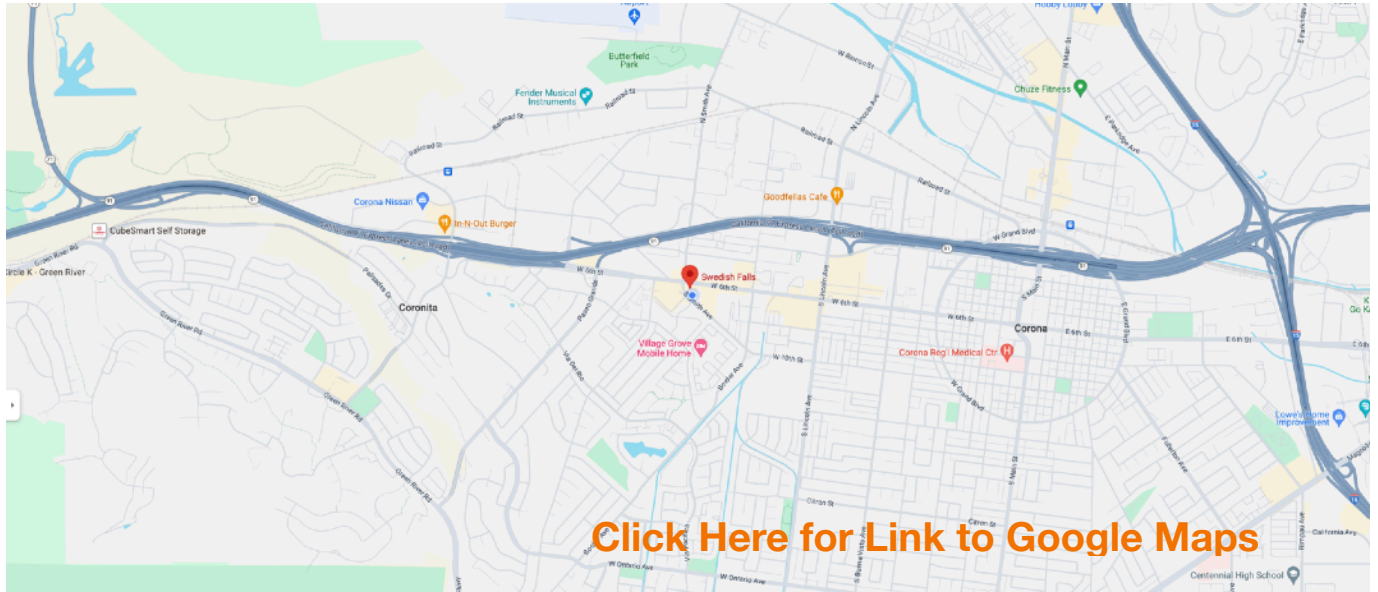

# Contact Us

**& visit our Corona Tearoom and Nordic Marketplace (Tue-Sat, 10-5)**

**Take 91 expressway eastbound from Los Angeles or Orange County, exit straight onto 6th St. and turn right and drive to Building C in back of parking lot, or**

**Take 91 expressway westbound from I-15 interchange, exit at Lincoln St. and turn south. Turn Right onto 6th St. and left to the back of parking lot.**

**Swedish Falls, LLC.  
1450 W 6th St. Suite 218  
Corona, CA 92882**